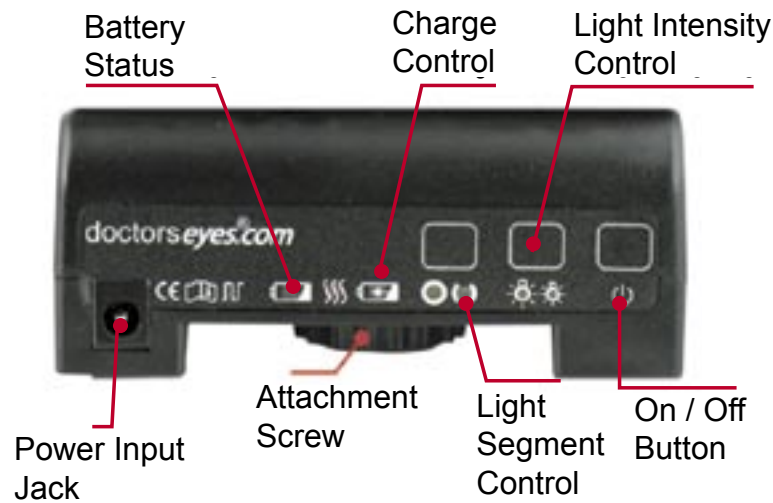

Power & Light Controller PLC-C Compact

Advantages of the new doctorseyes System

- Shadow-free illumination during intra-oral and macro photography
- Evaluation of the picture while composing
- Reflections can be seen in advance, avoided and even deliberately defined
- Color temperature in approximately daylight quality
- Defined light environment result in constant results
- Fits all digital cameras, video cameras and microscopes
- Longevity of LEDs
- Very economic since LEDs consume very little energy
- Adaptable to various dental mirrors
- Chin support for defined distance and steady pictures

Elements of the doctorseyes Compact System